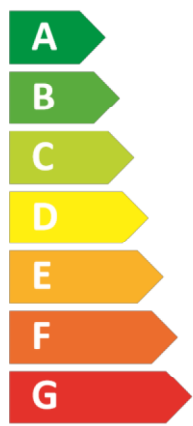

ENERG Y IJA
 енергия · ενεργεια IE IA

**Inventum
 Technologies B.V.**

**Ecolution Combi 50
 62010050**

A++

A

Two icons showing sound power levels. The top icon shows a house with sound waves and the text "47 dB". The bottom icon shows a house with sound waves and the text "49 dB".

An icon showing a square with a smaller square inside, representing energy consumption. The text "1.5 kWh" is displayed next to it.